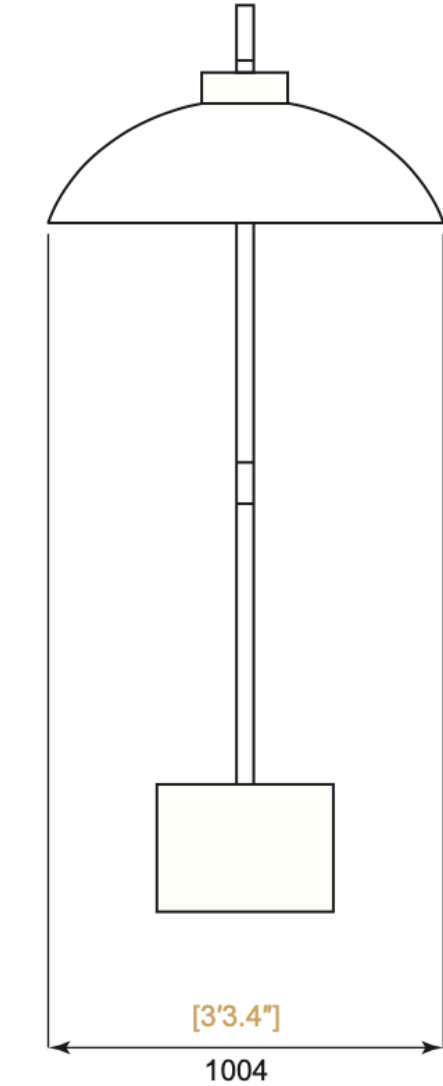

DIMENSIONS

DOME LOW VERSION
(min 1800 mm FREE HEIGHT)
[min 5'11" FREE HEIGHT]