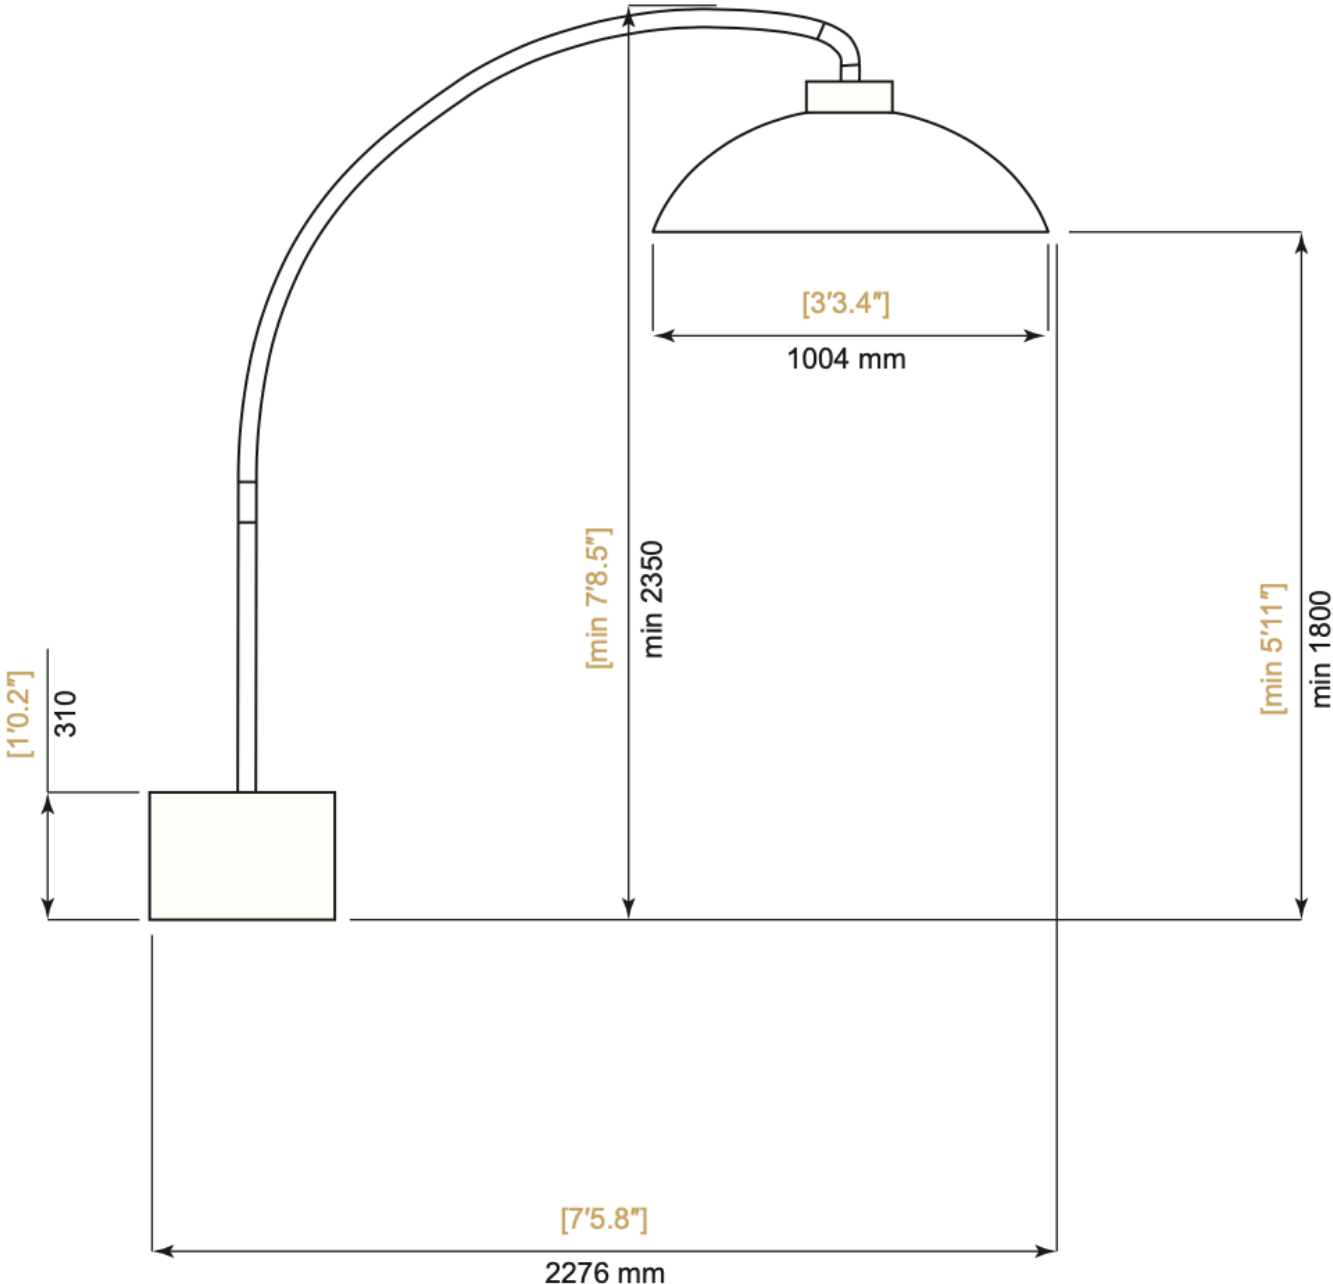

DIMENSIONS

DOME LOW VERSION
(min 1800 mm FREE HEIGHT)
[min 5'11" FREE HEIGHT]