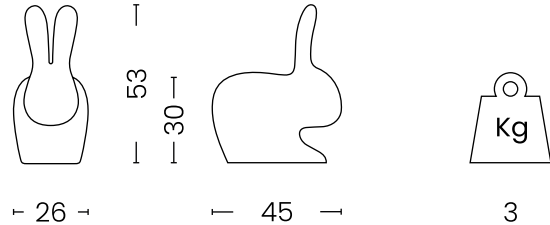

Rabbit Small Lamp

DESIGN STEFANO GIOVANNONI

Lamp in rotomolded recyclable polyethylene.
Touch capacitive sensor positioned on the base with progressive dimming function.
Rechargeable with a 100 cm long USB type C cable ensuring continuous emission up to 6 hours.
5V 1A charger with EU plug included.

Materials

Shader: Recyclable translucent PE
Base: Batch-colored ABS

Main specifications

Light source type: Integrated LED 2.4W
Source flux (lm): 300
CCT (K): 3000
CRI>: 80
Light emission: Diffused
Control: Touch capacitive sensor
Dimmable: Yes
Dimming type: On board
Battery: Li-Po 3.7V 3000mAh
Product use: Indoor dry location

Packaging

No. of parcels: 1
Weight (Kg): 1
Volume (m³): 0.077
Dimensions (LxWxH): 47 x 29 x 57 cm

Made in Italy

Ecodesign and Energy Labelling

This product contains a light source of energy efficiency class F

The light source can only be replaced by the supplier with equivalent source

The power supply can be replaced by the user with equivalent model