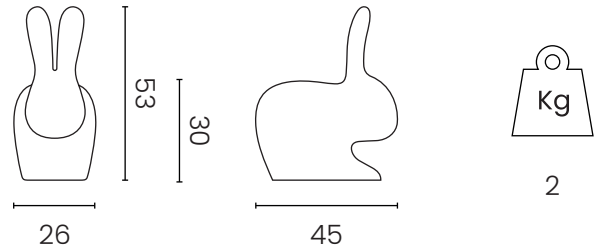

Rabbit Chair Baby

DESIGN STEFANO GIOVANNONI

Rotomolded seat in recyclable polyethylene.
Suitable in indoor and outdoor locations.

Materials

Seat: Recyclable polyethylene

 White 90001WH	 Dark orange 90001DO
 Black 90001BL	 Yellow 90001YE
 Light grey 90001LG	 Red 90001RE
 Dove grey 90001DG	 White mix 90001WH-M
 Blue violet 90001BV	 Grey mix 90001GR-M
 Balsam green 90001GE	 Green mix 90001GE-M
 Light blue 90001LB	 Black mix 90001BL-M
 Lilac 90001VI	 Gold sand mix 90001GS-M
 Pink 90001PI	 Terracotta mix 90001TE-M

Product use: Indoor and outdoor locations

Packaging

No. of parcels: 1

Weight (Kg): 3

Volume (m³): 0.076

Dimensions (LxWxH): 47 x 29 x 56 cm

Made in Italy