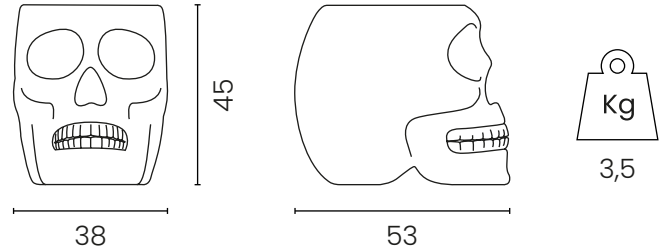

Planter and champagne cooler LED rotomoulded in recyclable polyethylene, suitable for indoor and outdoor dry and wet locations. 2x4W LED board included. On-Off push button positioned on the base. Rechargeable with a jack type cable ensuring continuous emission for up to 6 hours. 5V 1A charger with EU plug included.

## Main specifications

Light source type:	PCB LED 8W
Light color (K):	4000
Light emission:	Diffused
Control:	On-Off push button
Dimmable:	No
Battery:	Li-Po 3.7V 3000mAh
Product use:	Indoor and outdoor dry location

## Packaging

No. of parcels:	1
Weight (kg):	6
Volume (m³):	0.108
Dimensions (LxWxH):	54 x 40 x 50 cm

Made in Italy