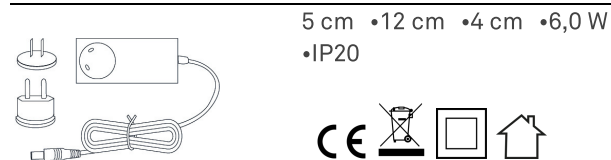

Pencil _Lighting module

Lighting specifications

source	LED
type	SMD
total power	6,0 W
power LED	5,0 W
color temperature	2700 - 3150 - 4000 K
lumen lamp	530 - 590 - 680 lm
lumen LED	580 - 650 - 680 lm
beam angle	100°
CRI	> 90
class	E
dimmer	TOUCH DIMMER
motion sensor	NO

Electrical specifications

voltage	100-240V
frequency	50/60 Hz
input	100-240V
output	19 Vdc max 2,5 A
batteria	batteria a pacchetto li-lon 3 celle mod. 26650
autonomia	100% 8 h. - 60% 13 h. - 30% 28 h. - 6% 58 h.
tempo di ricarica	6 H.

ACCESSORIES

LD0800CS

Black