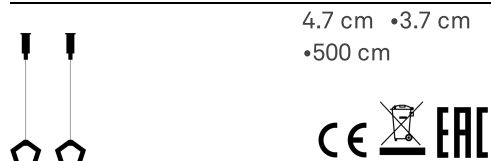

LD0812

White B3
Corten R3

Dark grey G3