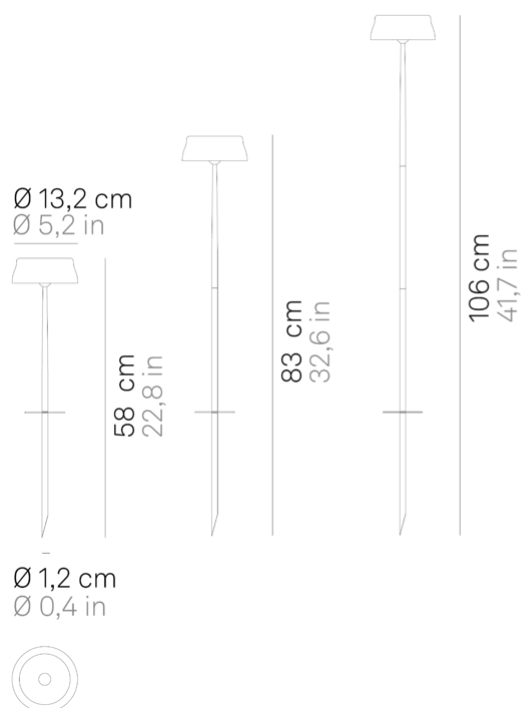

## Sister Light \_Lamp with peg

Sister Light is a rechargeable battery-powered cordless lamp with peg. A "touch" control on the head allows switching on/off, dimming (4-step: 100%, 60%, 30%, 6%) and selecting the color temperature of the light (2700 K, 3150 K or 4000 K). It is suitable for both indoor and outdoor use and salt spray resistant (1500 h). The head of the lamp comes screwed to the stem; it can be converted to magnetic fixing and detached to become an emergency light. It is provided with a 3-rod kit that allows to choose the height of the lamp among 56, 81 or 106 cm. An electronic control system monitors the remaining autonomy and ensures a constant luminous flux until the battery runs out. Recharging is therefore optimized and always properly done. The lamp comes with a USB Type-C cable per recharging; the battery charger is not included.

## Lighting specifications

---

source	LED
type	SMD
total power	3,0 W
power LED	2,4 W
color temperature	2700 - 3150 - 4000 K
lumen lamp	250 - 260 - 270 lm
lumen LED	305 - 326 - 328 lm
beam angle	100°
CRI	> 90
class	E
dimmer	TOUCH DIMMER
motion sensor	NO

## Electrical specifications

---

voltage	100-240V
frequency	50/60 Hz
input	100-240V
output	5 Vdc max 2A
batteria	batteria a pacchetto li-lon 3 celle mod.18650 2500 ma/h
autonomia	100% 8 h. - 60% 13 h. - 30% 28 h. - 6% 58 h.
tempo di ricarica	5 H.