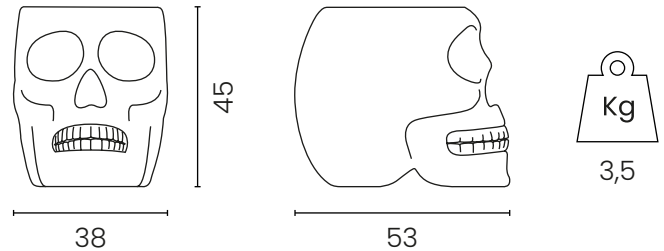

Mexico Stool & Sidetable

DESIGN STUDIO JOB

Seat rotomoulded in batch-coloured recyclable polyethylene, suitable for indoor and outdoor dry and wet locations.

Materials

Body:

Recyclable polyethylene

Packaging

| | |
|---------------------------|-----------------|
| No. of parcels: | 1 |
| Weight (kg): | 6 |
| Volume (m ³): | 0.108 |
| Dimensions (LxWxH): | 54 x 40 x 50 cm |

Product use: Indoor and outdoor locations