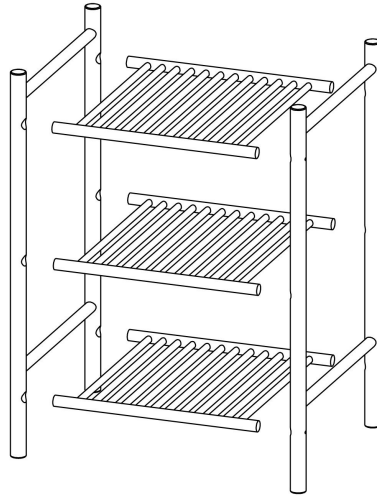

# ASSEMBLY INSTRUCTION

Sole Console Table, Nature, Bamboo  
82049513

All products are handmade, therefore always follow the number instructions on the furniture.

\***Bloomingville**<sup>®</sup>  
EVER CHANGING HOMES

## Component list

M6x50 | 8 pcs

1 pc

3 pcs

2 pcs

# INSTRUCTION

Step 1

Step 2

Step 3

Finished