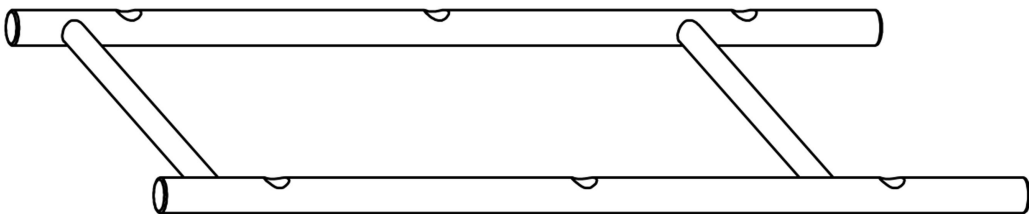

# ASSEMBLY INSTRUCTION

Sole Console Table, Nature, Bamboo  
82049513

All products are handmade, therefore always follow the number instructions on the furniture.

\***Bloomingville**<sup>®</sup>  
EVER CHANGING HOMES

## Component list

M6x50 | 8 pcs

1 pc

3 pcs

2 pcs