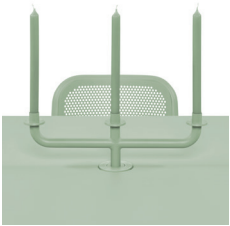

- Umbrella hole
- Candle holder on the back of the cover plate

 **Designer**  
Erik Stehmann

### HOW TO ENJOY YOUR PRODUCT TO THE MAX

**Keeping it clean**  
Use a dry or wet cloth, don't use any cleaning agents containing chemicals

Toni Tablo

With handy parasol hole

Add a nifty candle holder